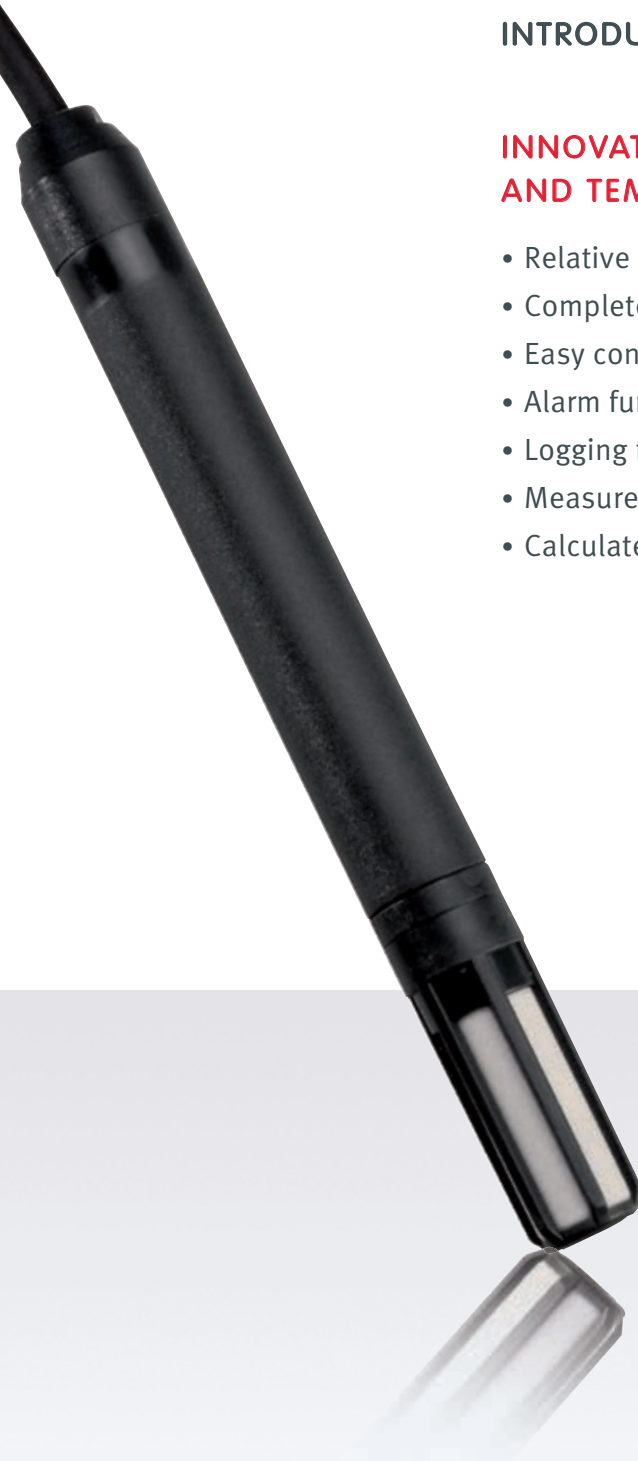

HYGROWIN

HC2-WIN-USB

HUMIDITY AND TEMPERATURE PROBE CONNECTS DIRECTLY TO A PC.

INTRODUCING AIRCHIP DIGITAL TECHNOLOGY.

INNOVATION IN HUMIDITY AND TEMPERATURE MEASUREMENT

- Relative humidity and temperature measurement
- Complete package including probe and software
- Easy connection to a PC via USB interface
- Alarm functions with limits defined
- Logging function with date and time stamp
- Measurement with adjustable logging interval
- Calculates all psychrometric values

The HygroWin is the perfect tool for the measurement of conditions in modern environments. It connects to your PC to provide a display of the current conditions and allows you to record data for later review. HygroWin can even convert the measured values into other humidity parameters such as dew point, wet bulb and moisture content.