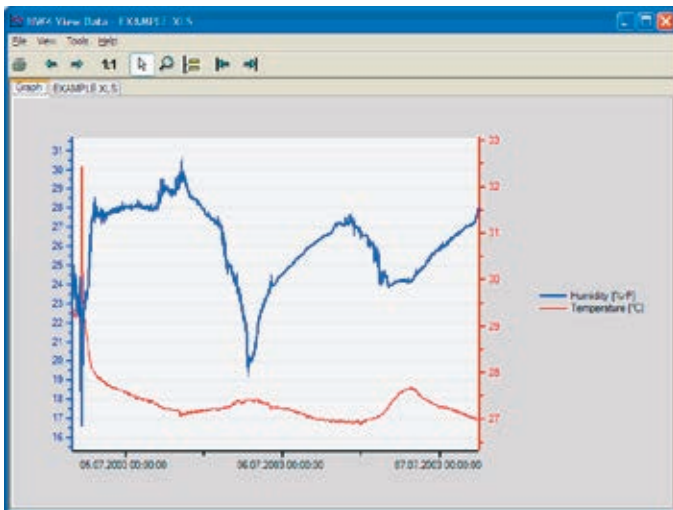

The HygroWin is the perfect tool for the measurement of conditions in modern environments. It connects to your PC to provide a display of the current conditions and allows you to record data for later review. HygroWin can even convert the measured values into other humidity parameters such as dew point, wet bulb and moisture content.

Viewing measured values

Simple and user-friendly; HygroWin data is presented in both graphic and numerical forms, both for live and recorded data. Data can be stored on any PC drive, including network locations.

Technical data for the HygroWin

Measuring range	0...100 %rh / -40...+85 °C
Accuracy	± 2 %rh / ±0.3 K (@ 23 °C)
Cable length	3 m
Probe dimensions	D = 15 mm, L = 110 mm
Connection	USB
Power supply	Via USB cable